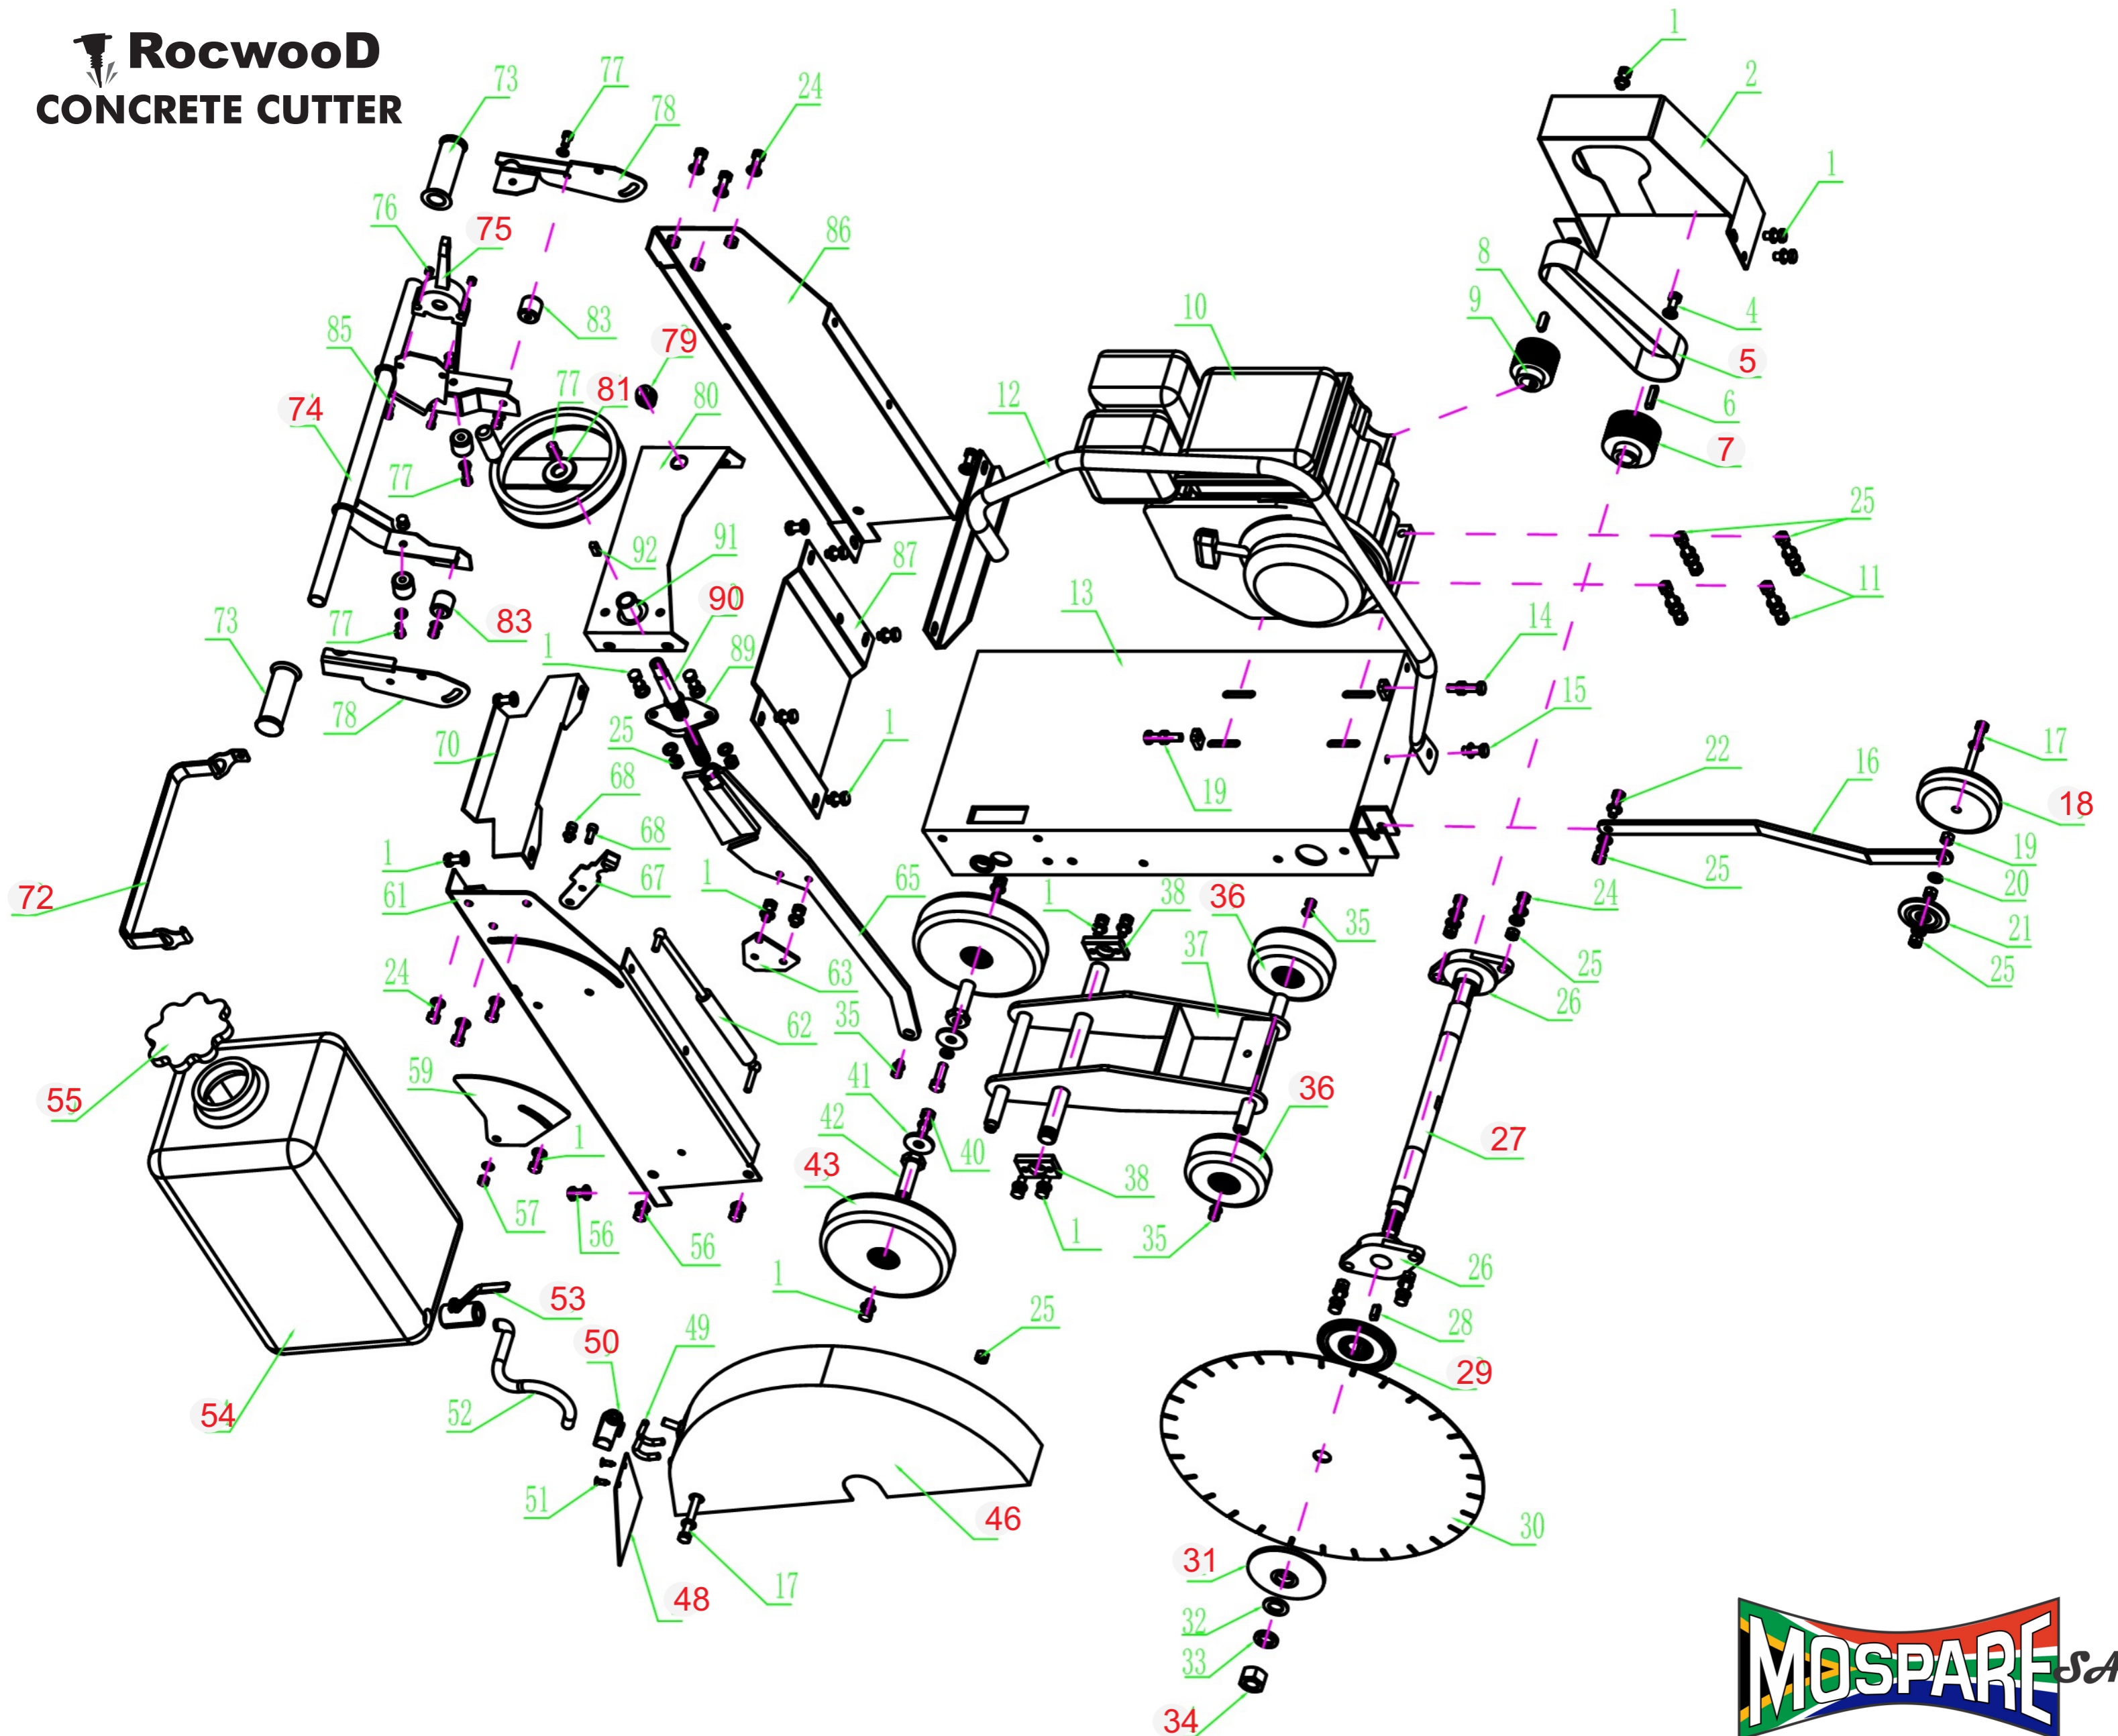

# **Rocwood** **CONCRETE CUTTER**

## **POPULAR SPARES**

| PART NUMBER    | DESCRIPTION                               | IPL REFERENCE |
|----------------|---|---------------|
| <b>76161</b>   | Belt for Concrete Cutter                  | <b>5</b>      |
| <b>76162</b>   | Blade Puller for Concrete Cutter          | <b>7</b>      |
| <b>97-1403</b> | Nylon Wheel for Concrete Cutter           | <b>18</b>     |
| <b>97-1404</b> | Guide Wheel for Concrete Cutter           | <b>18</b>     |
| <b>97-1405</b> | Blade Shaft for Concrete Cutter           | <b>27</b>     |
| <b>76163</b>   | Blade Flange for Concrete Cutter          | <b>29</b>     |
| <b>76164</b>   | Blade Clamp for Concrete Cutter           | <b>31</b>     |
| <b>76165</b>   | Blade Nut for Concrete Cutter             | <b>34</b>     |
| <b>76166</b>   | Front Wheel for Concrete Cutter           | <b>36</b>     |
| <b>76167</b>   | Rear Wheel for Concrete Cutter            | <b>43</b>     |
| <b>97-1411</b> | Blade Guard for Concrete Cutter           | <b>46</b>     |
| <b>97-1412</b> | Plastic Plate for Concrete Cutter         | <b>48</b>     |
| <b>76168</b>   | Three Valve for Concrete Cutter           | <b>50</b>     |
| <b>76169</b>   | Water Valve for Concrete Cutter           | <b>53</b>     |
| <b>97-1415</b> | Water Tank for Concrete Cutter            | <b>54</b>     |
| <b>97-1416</b> | Water Tank Cover for Concrete Cutter      | <b>55</b>     |
| <b>97-1649</b> | Water Tank Strap for Concrete Cutter      | <b>72</b>     |
| <b>97-1419</b> | Handle for Concrete Cutter                | <b>74</b>     |
| <b>76170</b>   | Throttle Assembly for Concrete Cutter     | <b>75</b>     |
| <b>76171</b>   | Emergency Stop Switch for Concrete Cutter | <b>79</b>     |
| <b>97-1653</b> | Rotation Handle for Concrete Cutter       | <b>81</b>     |
| <b>76172</b>   | Handle Absorber for Concrete Cutter       | <b>83</b>     |
| <b>97-1421</b> | Lifting Screw Rod for Concrete Cutter     | <b>90</b>     |