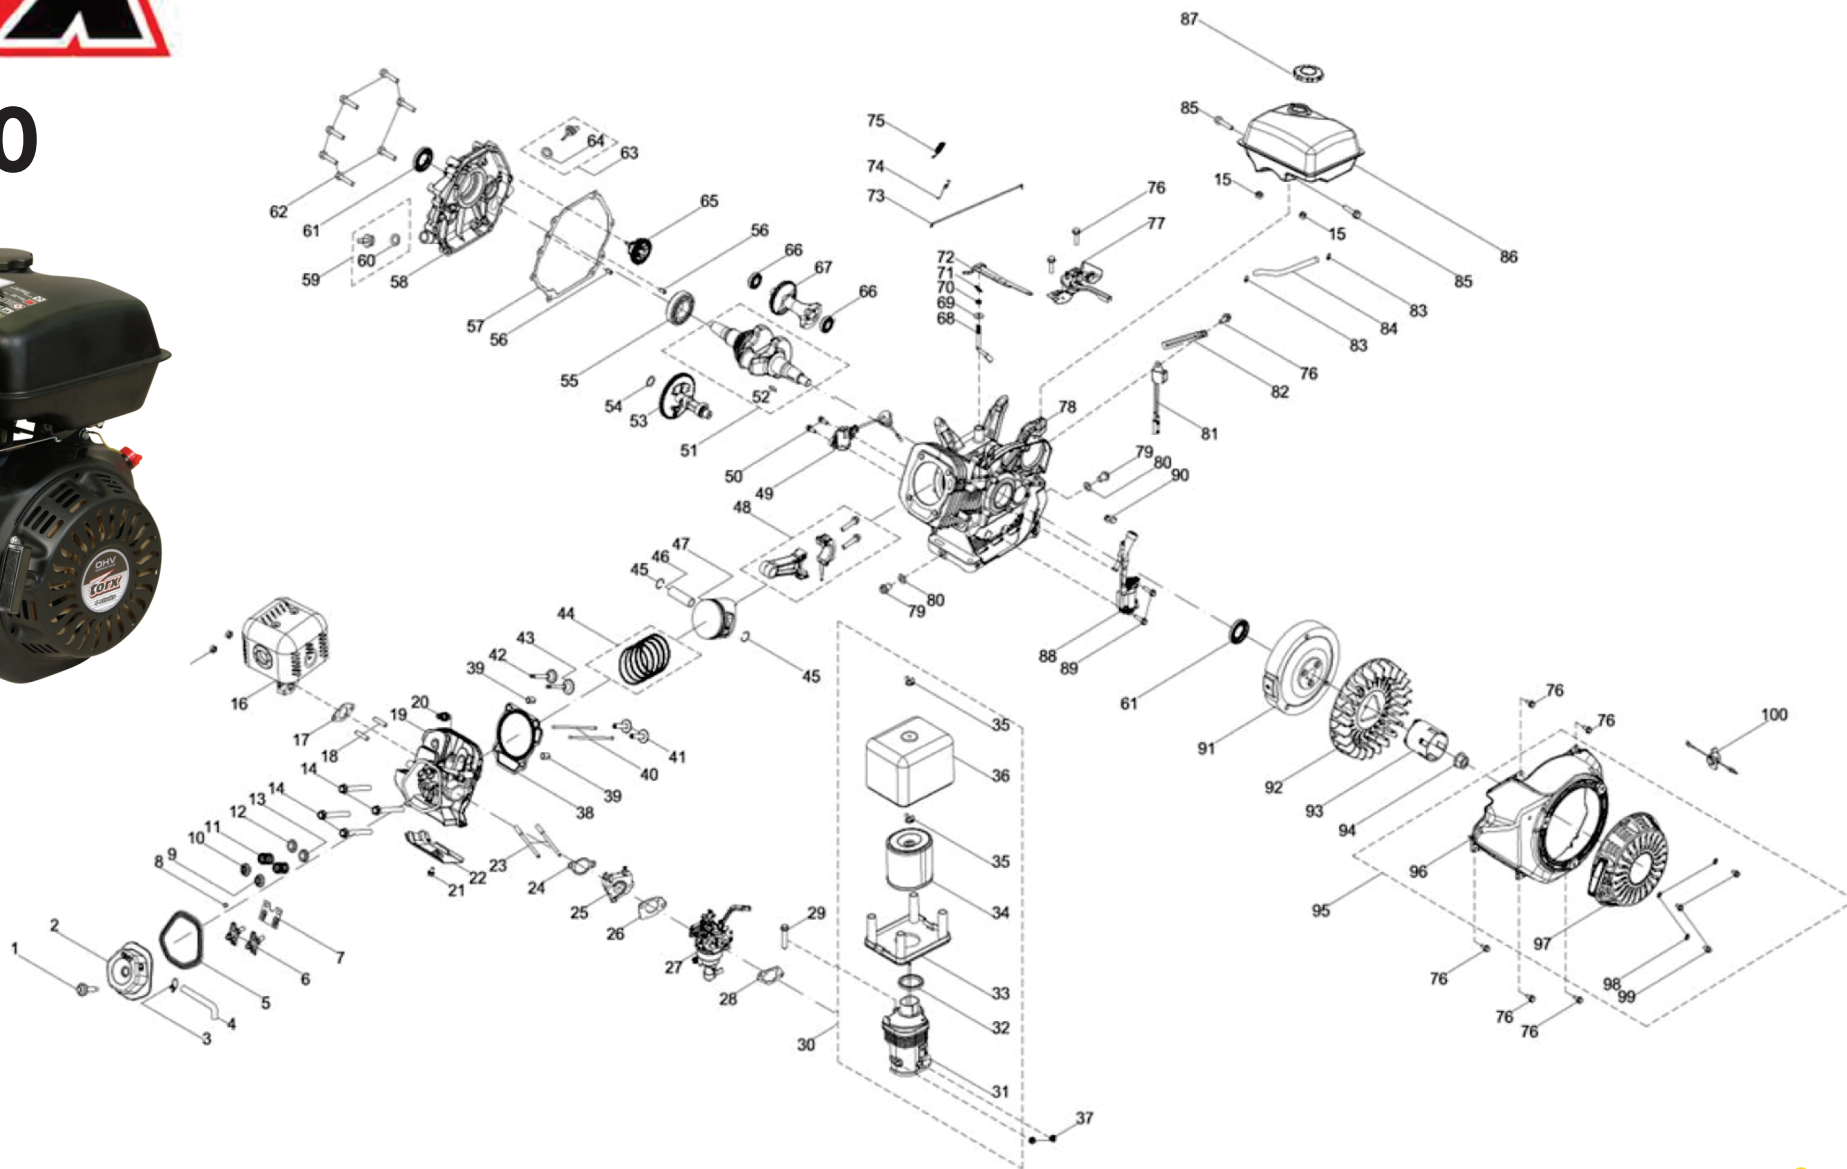

XT390

#	Part number	Description	Qty	
1	100031627-0001	Stud, M6x61	1	
2	100002321	Valve Cover	1	1611-002321
3	100005150	Clamp	1	
4	100002859	Breather Hose	1	
5	100010184	Gasket, Valve Cover	1	1603-090229
6	100004426	Rocker Arm Assembly	2	1603-015400
7	100004474	Rocker Arm Base	1	1603-015406
8	100004589	Valve Adjust Cap, Exhaust	1	1603-015713
9	100004586	Valve Spring Seat	1	1603-015711
10	100004584	Valve Spring Seat	1	1603-015712
11	100004569	Valve Spring	2	1603-015703
12	100004575	Valve Spring Seat	1	1603-015705
13	100004602	Intake Valve Seal	1	1603-001572
14	100002470	Bolt, M10x1.25x87	4	
15	100011453-0003	Nut, M8	4	
16	100006391	Muffler	1	1603-018000
17	100006937	Gasket, Muffler	1	1603-018007
18	100010392	Stud, M8x48.5	2	
19	100002407	Cylinder Head	1	1603-001122
20	100009385	Spark Plug	1	
21	100011260-0005	Bolt, M6x10	1	
22	100007097	Shroud	1	
23	100010366	Stud, M6-8x134	2	
24	100005569	Gasket, Carburetor Insulator	1	1603-017107
25	100005618	Insulator	1	1603-017112
26	100005936	Gasket, Carburetor	1	1603-017182
27	100005425	Carburetor	1	1603-017100
28	100005954	Gasket, Air Filter	1	1603-017183
29	100011266-0004	Bolt, M6x20	1	
30	100004725	Air Filter Assembly	1	1603-016100
31	100005013	Air Filter Base	1	
32	100004797	Gasket, Air Filter	1	
33	100004923	Muffler Sheet	1	
34	100004782	Air Filter Element	1	1603-016101
35	100005079	Butterfly Nut	2	
36	100004864	Air Filter Cover	1	
37	100011452-0003	Nut, M6	2	
38	100010225	Gasket, Cylinder Head	1	1603-009022
39	100010562	Pin, f12x20	2	
40	100004400	Push Rod	2	1603-015321
41	100004266	Tappet	2	1603-015002
42	100004533	Intake Valve	1	1603-015701
43	100004556	Exhaust Valve	1	1603-015702
44	100003257	Piston Ring Set	1	1603-001310
45	100003225	Circlip	2	1603-013105
46	100003130	Piston Pin	1	1603-013102
47	100003096	Piston	1	1603-013101
48	100003454	Connecting Rod Assembly	1	1603-013220
49	100010028	Oil Sensor	1	1611-010028
50	100011264-0003	Bolt, M6x16	2	